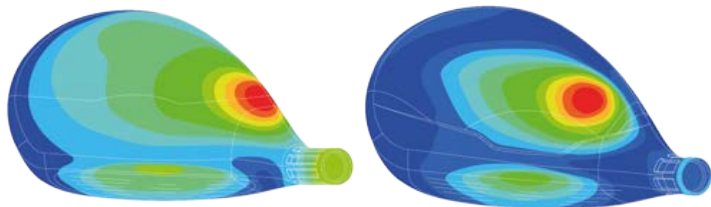

THE NEW LOOK OF DISTANCE AND PLAYABILITY

► Low-profile design with unmistakable "M" cosmetic and stepped crown

- Easier to play from the fairway
- Confidence when aligning the shot

► Large, open-channel Speed Pocket

- Increased flexion delivers more distance and forgiveness on low-face shots
- Generates distance by decreasing backspin

► GEOACOUSTIC Technology

- Advanced shaping with a two-tiered sole design provides added playability from all lies
- Sound ribs that have been externalized to manage and optimize vibrations and pitches for exceptional sound and feel

► Improved, shorter fluted hosel design

- Provides superior sound and feel while lowering CG

2016 M2 RESCUE®

2017 M2 RESCUE®

SHORTER FLUTED HOSEL = LESS HOSEL MOTION = LESS ENERGY LOST
= IMPROVED SOUND AND FEEL

SHAFT

TM REAX 75 — S
TM REAX 65 — R
TM REAX 55 — A
TM REAX 45 — L

GRIP

TM DUAL FEEL 47g .600 RIBBED
WINN DUAL FEEL 37g GRAY/WHITE

HEAD	NUMBER	LOFT	LH	LIE	VOLUME	LENGTH	SW
M2 RESCUE®	3	19°	YES	61°	105CC	40.75	D3
M2 RESCUE®	4	22°	YES	61.5°	106CC	40.25	D3
M2 RESCUE®	5	25°	NO	62.0°	107CC	39.75	D3
M2 RESCUE®	6	28°	NO	62.5°	108CC	39.25	D3
M2 WOMEN'S RESCUE®	4	22°	NO	61.5°	106CC	39.25	C9
M2 WOMEN'S RESCUE®	5	25°	NO	62.0°	107CC	38.75	C9
M2 WOMEN'S RESCUE®	6	28°	NO	62.5°	108CC	38.25	C9